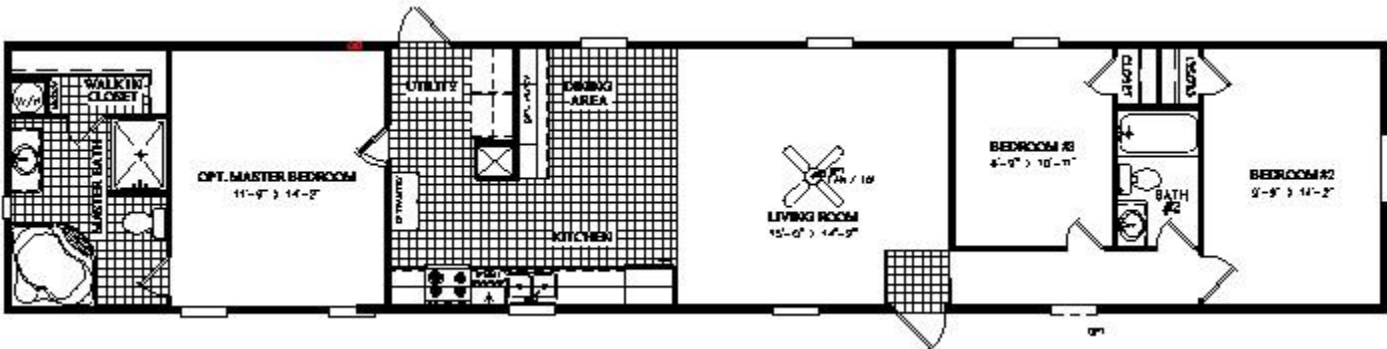

"Where Quality Is Affordable, Why Settle For Less?"

**4046 US HIGHWAY 70 EAST
GOLDSBORO, NC
919-751-1986
www.ModernHousing.net
Modern01@msn.com**

Starting at \$39,900.00

***Price includes Normal Delivery/Set-Up, Heat Pump, Standard Electrical & Plumbing Connections. Extra Cost may apply on your Lot.**

Due to continuous product development prices, specifications and materials are subject to change without notice or obligation. Square footage and other dimensions are approximate. Included images are artist renderings and are not intended to be an accurate representation of the home. Renderings and floorplans may be shown with optional features and third party additions.